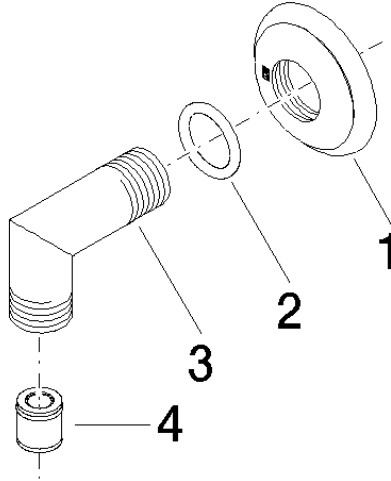

28 450 410

- 1/2" shower outlet
- rosette Ø 55 mm
- 1/2" connection
- WRAS 1809019

Intrinsic protection against back flow.

	Brushed Platinum	28 450 410-06
	Chrome	28 450 410-00
	Platinum	28 450 410-08
	Durabrand (23kt Gold)	28 450 410-09
	Brushed Durabrand (23kt Gold)	28 450 410-28
	Brushed Dark Platinum	28 450 410-99

Recommended miscellaneous

- Concealed wall elbow -** 35 085 970 90
- max. recess depth 163 mm
 - min. recess depth 90 mm

28 450 410

mm [inches]

Flow rate chart

Certificates

Belgaqua_21-381- WRAS_1809019.
27_7.

28 450 410

Spare parts list

No.	Item Number	Name	Quantity used	Delivery time
1	09 27 35 003-06	rosette	1	10
2	90 14 10 026 00 90	seal	1	2
3	09 11 03 121-06	connection	1	10
4	90 23 01 141 00 90	back-flow preventer	1	2