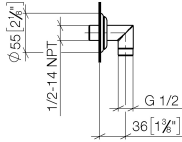

28 450 410

- 1/2" shower outlet
- rosette Ø 55 mm
- 1/2" connection
- WRAS 1809019

Intrinsic protection against back flow.

	Brushed Platinum	28 450 410-06
	Chrome	28 450 410-00
	Platinum	28 450 410-08
	Durabrand (23kt Gold)	28 450 410-09
	Brushed Durabrand (23kt Gold)	28 450 410-28
	Brushed Dark Platinum	28 450 410-99

Recommended miscellaneous

- Concealed wall elbow -** 35 085 970 90
- max. recess depth 163 mm
 - min. recess depth 90 mm

28 450 410

mm [inches]

Flow rate chart

Certificates

Belgaqua_21-381- WRAS_1809019.
27_7.

28 450 410

Spare parts list

No.	Item Number	Name	Quantity used	Delivery time
1	09 27 35 003-06	rosette	1	10
2	90 14 10 026 00 90	seal	1	2
3	09 11 03 121-06	connection	1	10
4	90 23 01 141 00 90	back-flow preventer	1	2